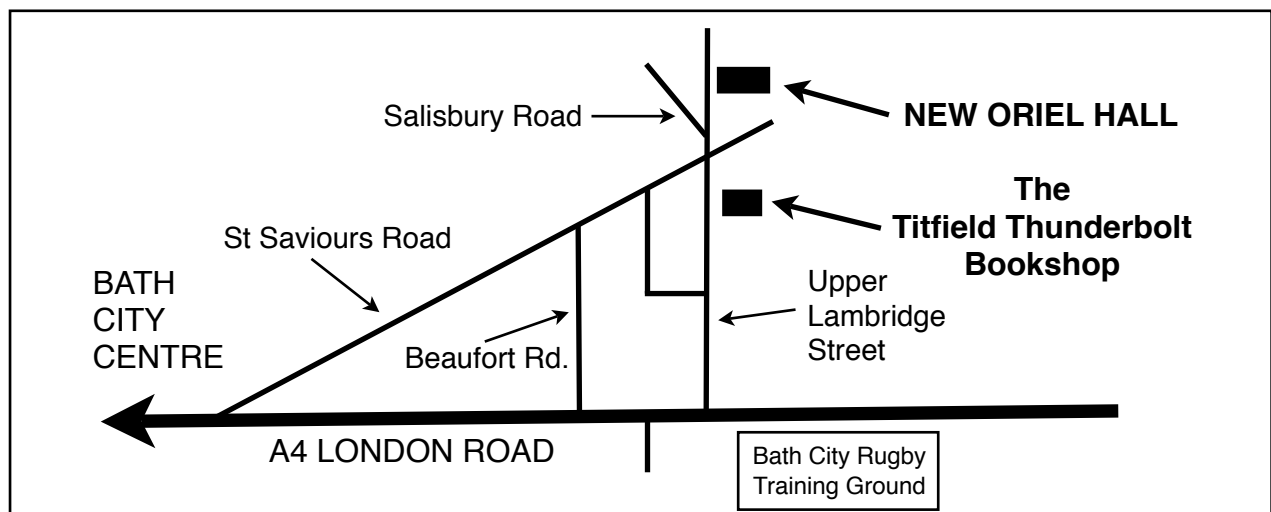

Details from SIMON CASTENS Tel. 01225 462332 Email. simon@titfield.co.uk