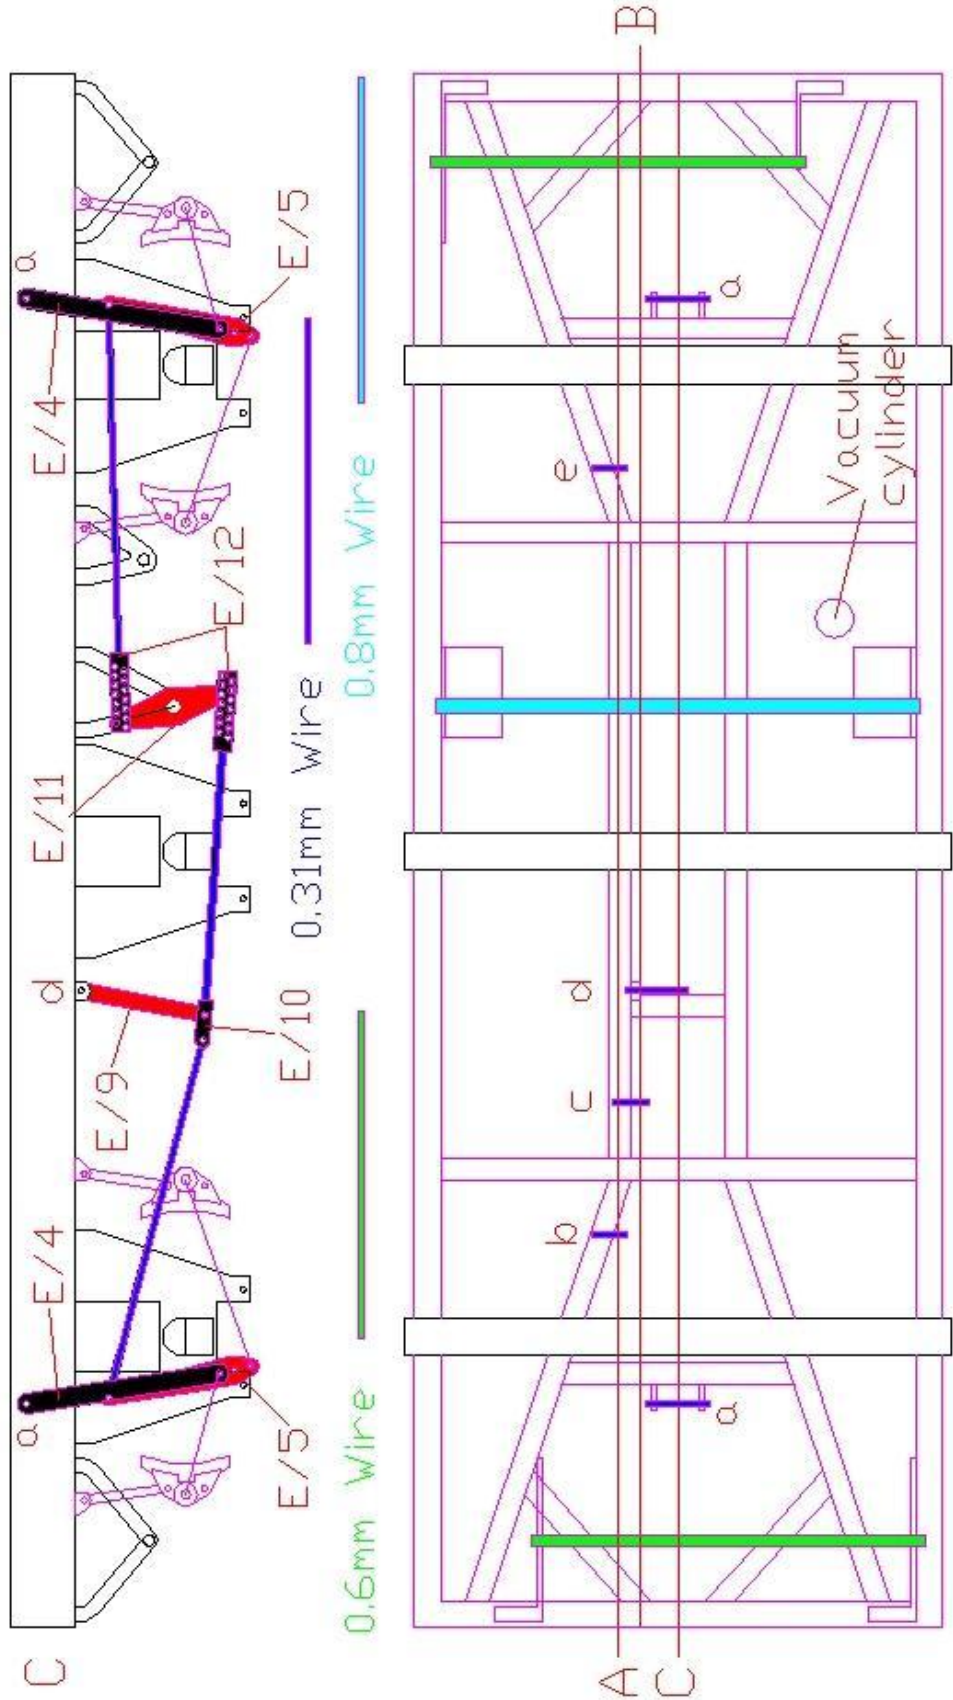

GWR Dean-Churchward brakegear for David Geen Milk Tank kit

Plan - From below