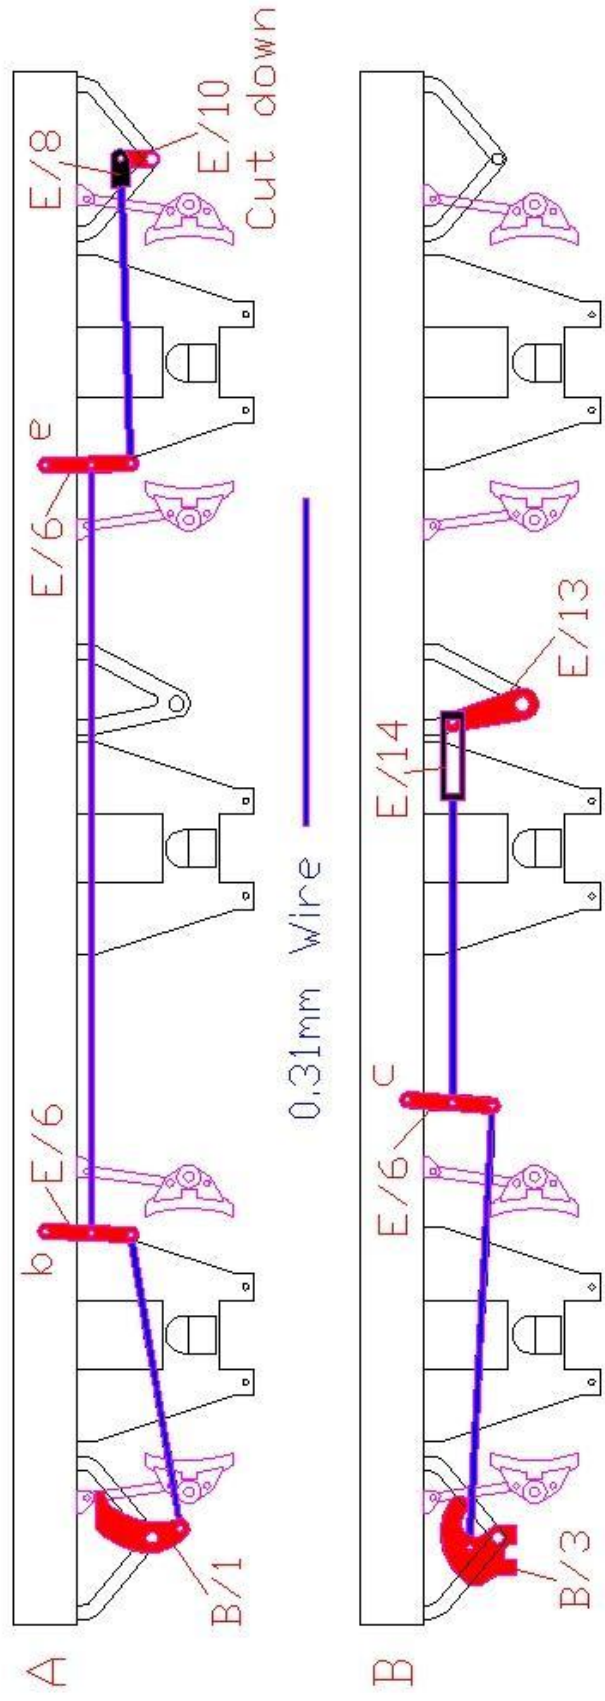

GWR Dean-Churchward brakegear for David Geen Milk Tank kit

Plan - From below