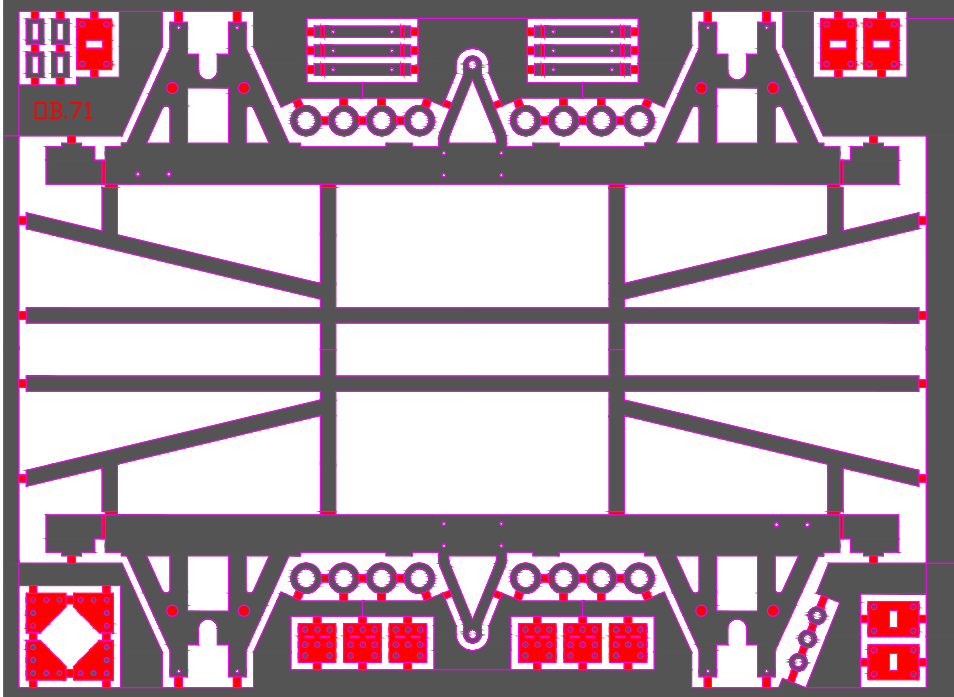

BR 17'6" x 10' Independent Brake
14T Anchor Mount Tank Wagon Chassis

Rumney Models

Project: 7mm Anchor Mount Tank Wagons

Title: BR 14T Underframe - OB.71

Copyright information: This technical Data/Drawing/Document contains material that is proprietary to and is the express property of Justin Newitt. No portion of this Data/Drawing/Document shall be reproduced or disclosed, in whole or part, to others or used by others for any purpose whatsoever except as specifically authorised in writing by Justin Newitt.

Date: 23/11/2018

Size: A4

Scale: 1:1

Dwg No: RM-181123A