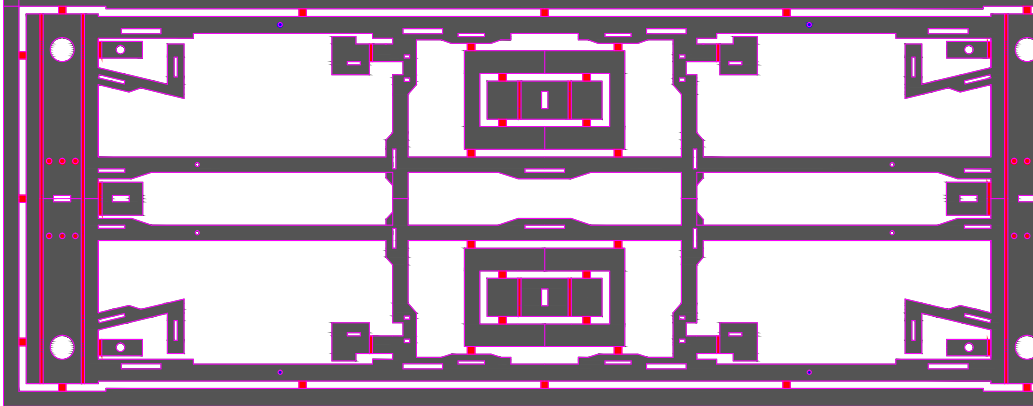

BR 17'6" x 10' Independent Brake
14T Anchor Mount Tank Wagon Chassis

Rumney Models

Project: 7mm Anchor Mount Tank Wagons

Title: BR 14T Underframe - OB.71

Copyright information: This technical Data/Drawing/Document contains material that is proprietary to and is the express property of Justin Newitt. No portion of this Data/Drawing/Document shall be reproduced or disclosed, in whole or part, to others or used by others for any purpose whatsoever except as specifically authorised in writing by Justin Newitt.

Date: 23/11/2018

Size: A4

Scale: 1:1

Dwg No: RM-181123A